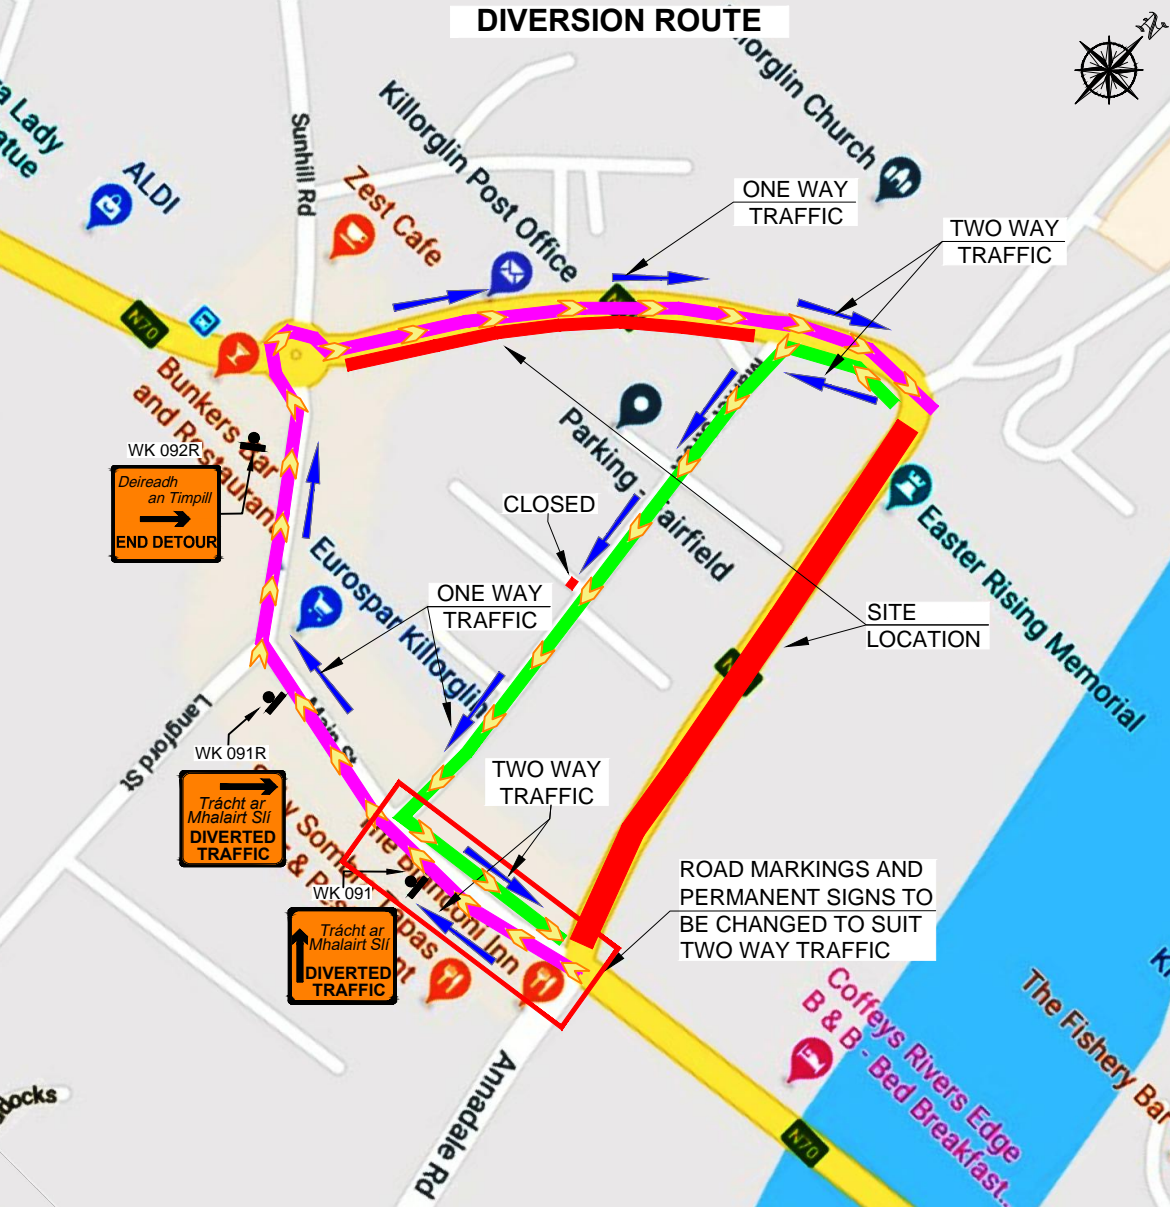

# DIVERSION ROUTE

ONE WAY TRAFFIC

TWO WAY TRAFFIC

CLOSED

ONE WAY TRAFFIC

SITE LOCATION

TWO WAY TRAFFIC

ROAD MARKINGS AND PERMANENT SIGNS TO BE CHANGED TO SUIT TWO WAY TRAFFIC

WK 092R  
Deireadh an Timpill  
END DETOUR

WK 091R  
Trácht ar Mhalairt Sli  
DIVERTED TRAFFIC

WK 091  
Trácht ar Mhalairt Sli  
DIVERTED TRAFFIC